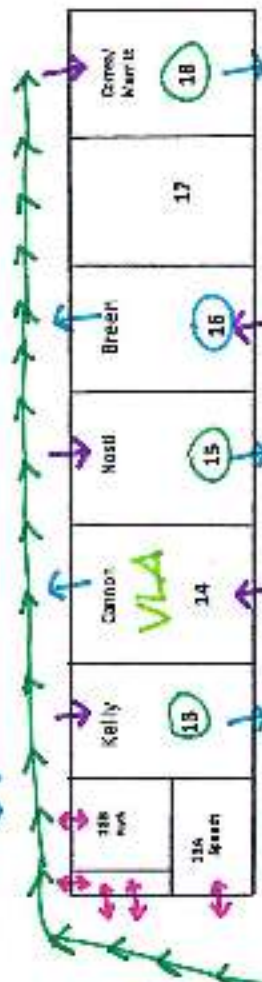

MORNING MAP

RETURN TO CLASSROOM

PLUM STREET

OLIVE ELEMENTARY SCHOOL
 629 Plum Street
 Novato, CA 94945
 415-897-2131

Buses only
 PARKING

Indergarten Line
 (Distanced)
 Kindergarten Line
 (Distanced)

MCOE

Sawada, Castro & Donovan

TK-5 STREET 8:20

PEACH STREET - NO DROP OFF

Primary Line

UP AREA (DISTANCED)

Koyl, Williams

UPPER LINE
 UP AREA
 (DISTANCED)

Parent Drop-off
 Pick-up

OLIVE AVENUE

Primary Line

UP AREA

(DISTANCED)

Parent Drop off

PICK-UP

OLIVE AVENUE

PEACH STREET - NO DROP OFF

BOULAO, CASTRO, DONOVAN, STEFFY